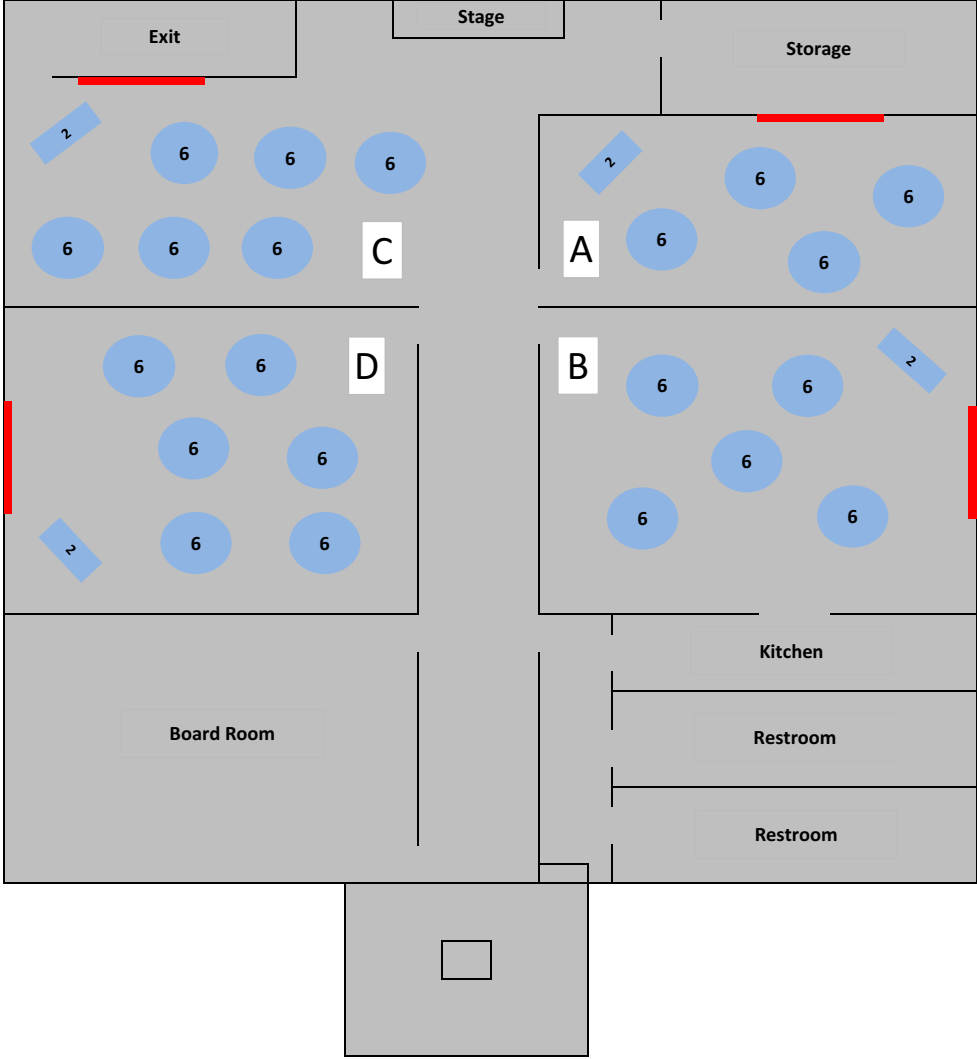

Hunger Engagement Center Option 1

4 Room Setup:

A
4 tables
24 seats

B
5 tables
30 seats

C
6 tables
36 seats

D
6 tables
36 Seats

Total
21 tables
126 seats

Hunger Engagement Center Option 2

3 Room Setup:

A
4 tables
24 seats

B
5 tables
30 seats

CD
15 tables
90 Seats

Total
24 tables
144 seats

Hunger Engagement Center Option 3

Full Room Setup:
26 tables
156 Seats

Total Tables 26
Total Chairs 180