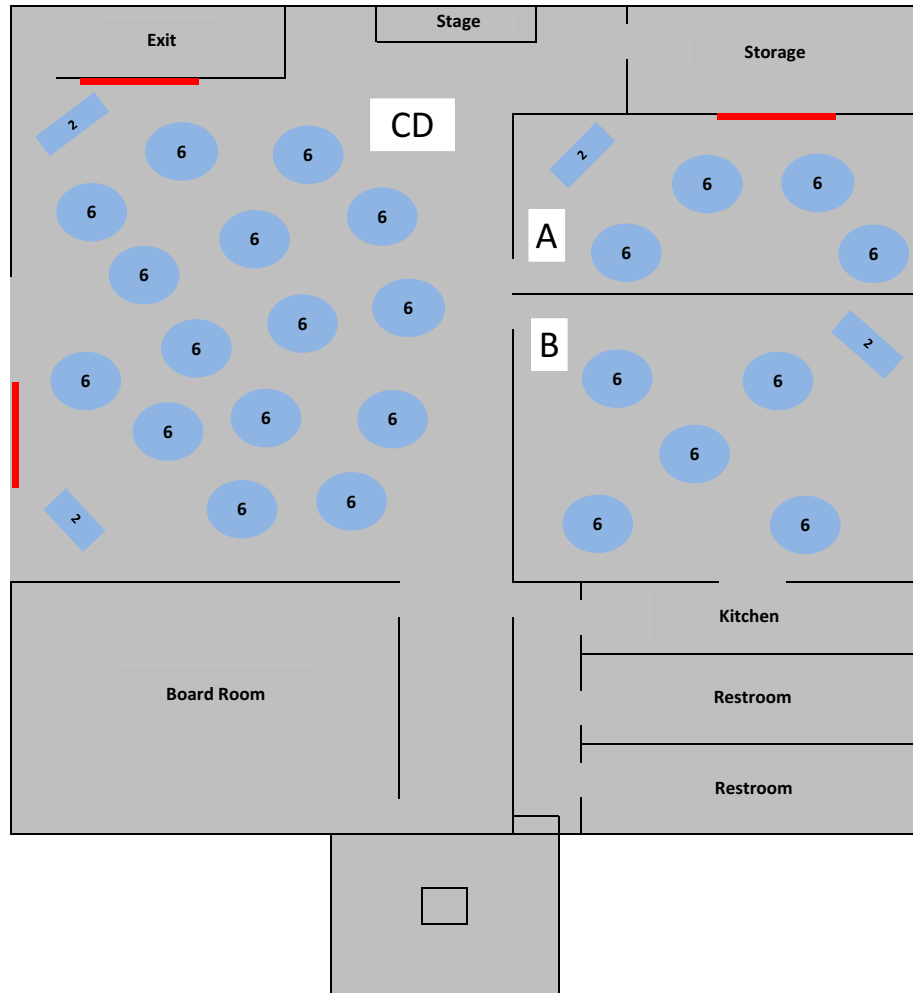

Hunger Engagement Center Option 1

4 Room Setup:

A
4 tables
24 seats

B
5 tables
30 seats

C
6 tables
36 seats

D
6 tables
36 Seats

Total
21 tables
126 seats

Hunger Engagement Center Option 2

3 Room Setup:

A
4 tables
24 seats

B
5 tables
30 seats

CD
15 tables
90 Seats

Total
24 tables
144 seats

Hunger Engagement Center Option 3

Full Room Setup:
26 tables
156 Seats

Total Tables 26
Total Chairs 180