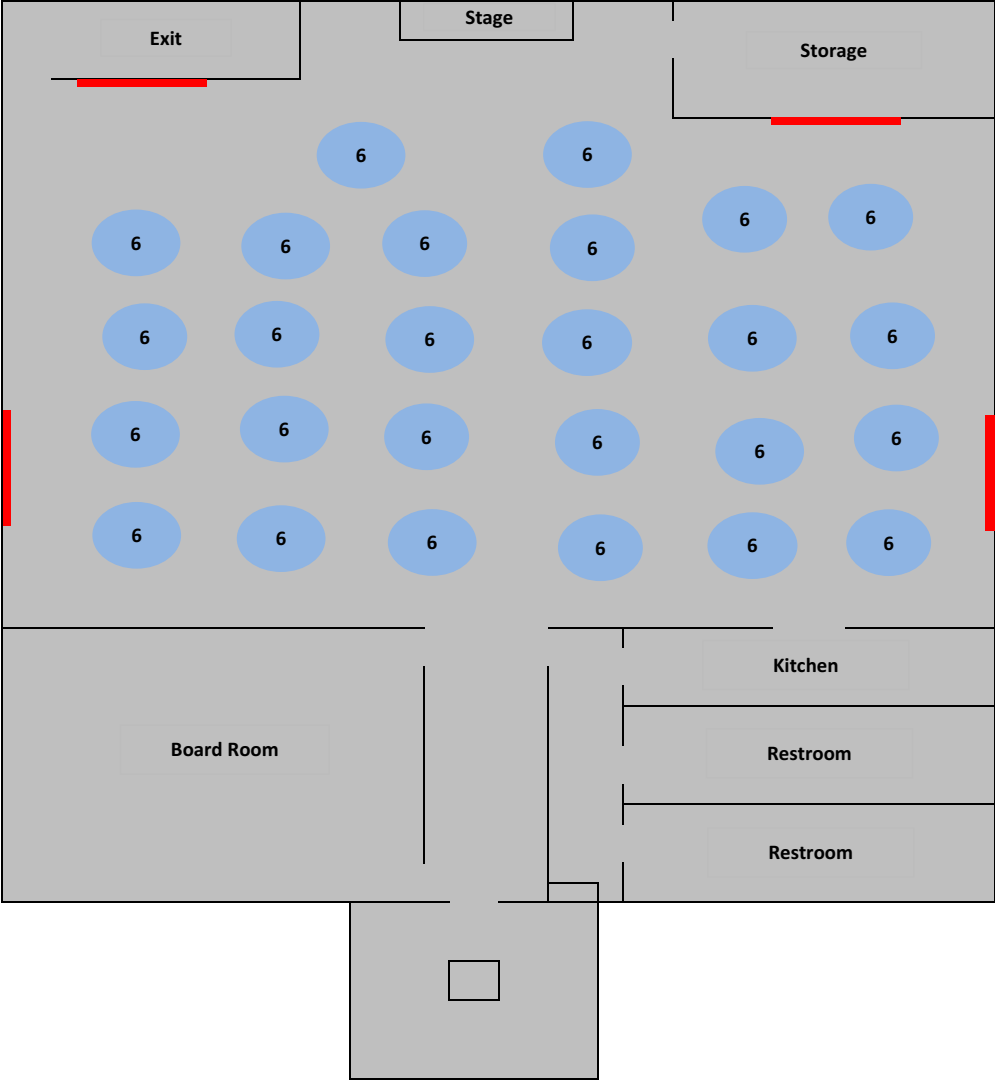

Hunger Engagement Center Option 1

4 Room Setup:

A
4 tables
24 seats

B
5 tables
30 seats

C
6 tables
36 seats

D
6 tables
36 Seats

Total
21 tables
126 seats

Hunger Engagement Center Option 2

3 Room Setup:

A
4 tables
24 seats

B
5 tables
30 seats

CD
15 tables
90 Seats

Total
24 tables
144 seats

Hunger Engagement Center Option 3

Full Room Setup:
26 tables
156 Seats

Total Tables 26
Total Chairs 180