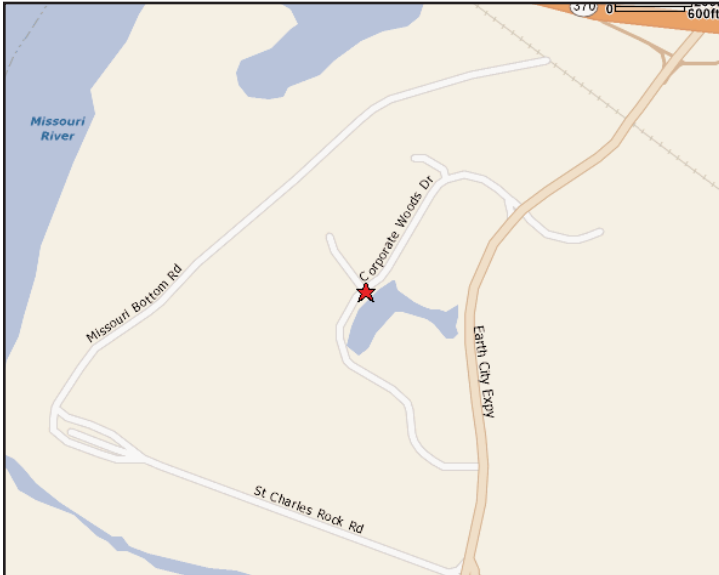

Foodbank

St. Louis Area Foodbank

Directions to New Facility

ST. LOUIS AREA FOODBANK
70 CORPORATE WOODS DRIVE
ST. LOUIS, MO 63044

FROM THE SOUTH:

Take I-270 north or I-170 north to I-70 west. Exit onto the Earth City Expressway north. Make the first left turn past St. Charles Rock Rd. onto Corporate Woods Drive to #70 (building on the right).

FROM THE NORTH:

Take I-270 south to Hwy. 370 west. Exit Earth City Expressway south to Corporate Woods Drive. Turn right to #70 (building on the left).

OR:

Take I-170 south to I-70 west and exit onto the Earth City Expressway north. Make the first left turn past St. Charles Rock Rd. onto Corporate Woods Drive to #70 (building on the right).

FROM THE WEST:

Take I-270 north to I-70 east to Earth City Expressway north. Make the first left turn past St. Charles Rock Rd. onto Corporate Woods Drive to #70 (building on the right).

OR:

Take Hwy. 370 east and exit onto the Earth City Expressway south to Corporate Woods Drive. Turn right to #70 (building on the left).

FROM THE EAST/DOWNTOWN ST. LOUIS:

Take I-70 west and exit onto Earth City Expressway north. Make the first left turn past St. Charles Rock Rd. onto Corporate Woods Drive to #70 (building on the right).