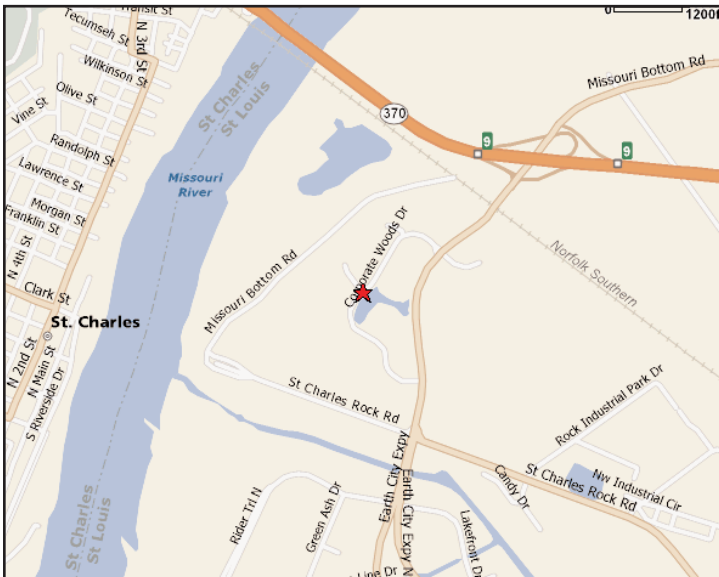

Foodbank

St. Louis Area Foodbank

Directions to New Facility

ST. LOUIS AREA FOODBANK
70 CORPORATE WOODS DRIVE
ST. LOUIS, MO 63044

FROM THE SOUTH:

Take I-270 north or I-170 north to I-70 west. Exit onto the Earth City Expressway north. Make the first left turn past St. Charles Rock Rd. onto Corporate Woods Drive to #70 (building on the right).

FROM THE NORTH:

Take I-270 south to Hwy. 370 west. Exit Earth City Expressway south to Corporate Woods Drive. Turn right to #70 (building on the left).

OR:

Take I-170 south to I-70 west and exit onto the Earth City Expressway north. Make the first left turn past St. Charles Rock Rd. onto Corporate Woods Drive to #70 (building on the right).

FROM THE WEST:

Take I-270 north to I-70 east to Earth City Expressway north. Make the first left turn past St. Charles Rock Rd. onto Corporate Woods Drive to #70 (building on the right).

OR:

Take Hwy. 370 east and exit onto the Earth City Expressway south to Corporate Woods Drive. Turn right to #70 (building on the left).

FROM THE EAST/DOWNTOWN ST. LOUIS:

Take I-70 west and exit onto Earth City Expressway north. Make the first left turn past St. Charles Rock Rd. onto Corporate Woods Drive to #70 (building on the right).