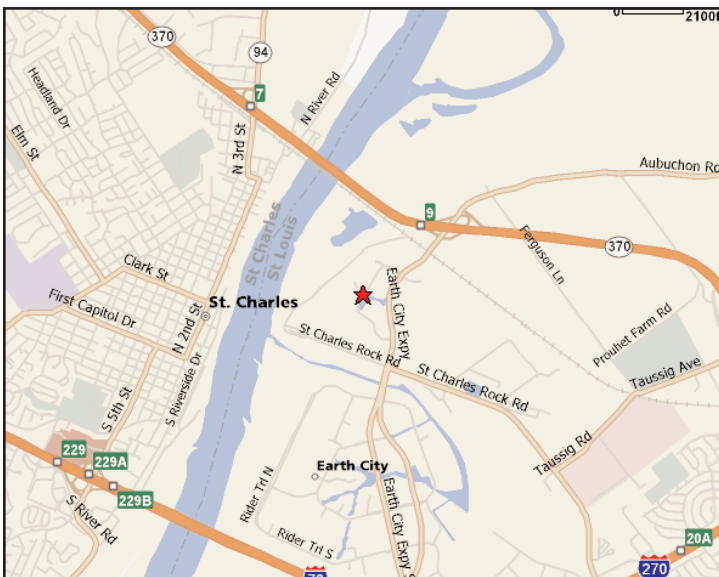

OLD VS. NEW: DISTANCE COMPARISON

OLD

To 5959 St. Louis Avenue from:

St. Charles Family Arena:	17 miles
Maritz:	20 miles
South County Mall:	23 miles
Edward Jones Dome:	10 miles
Northwest Plaza:	10 miles
Lambert Airport:	9 miles

NEW

To 70 Corporate Woods Drive from:

St. Charles Family Arena:	6 miles
Maritz:	21 miles
South County Mall:	24 miles
Edward Jones Dome:	20 miles
Northwest Plaza:	6 miles
Lambert Airport:	7 miles